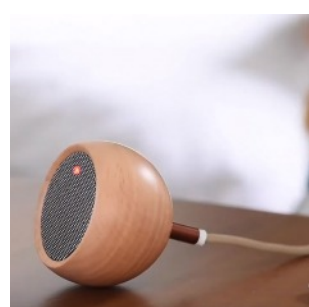

Capture your lovely moment at any time,
anywhere...