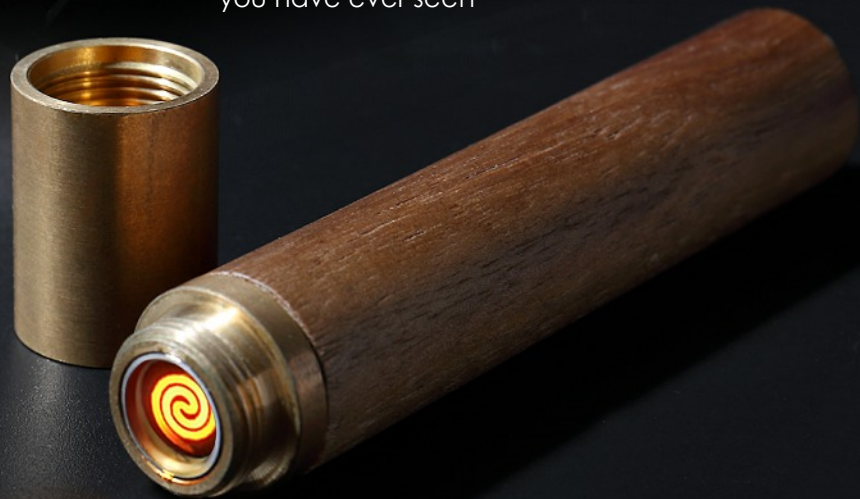

It could be one of the most luxuriously finished flameless lighter
you have ever seen