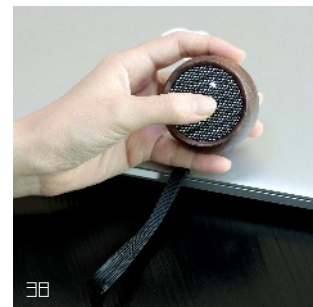

Capture your lovely moment at any time,
anywhere...