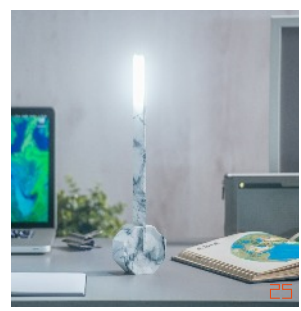

Octagon One is a purposeful yet organic design, as well as a warm addition to any desk or office space.