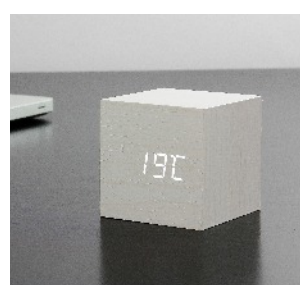

Small, but smart; simple, but clever.