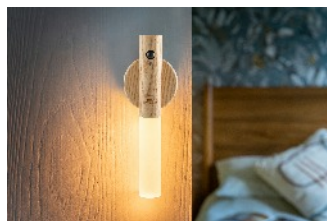

Smart Baton Light is an absolute stunning design that can fit in any space for any lighting purpose.

Simple, compact but elegant ...