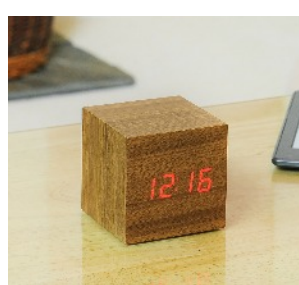

Small, but smart; simple, but clever.