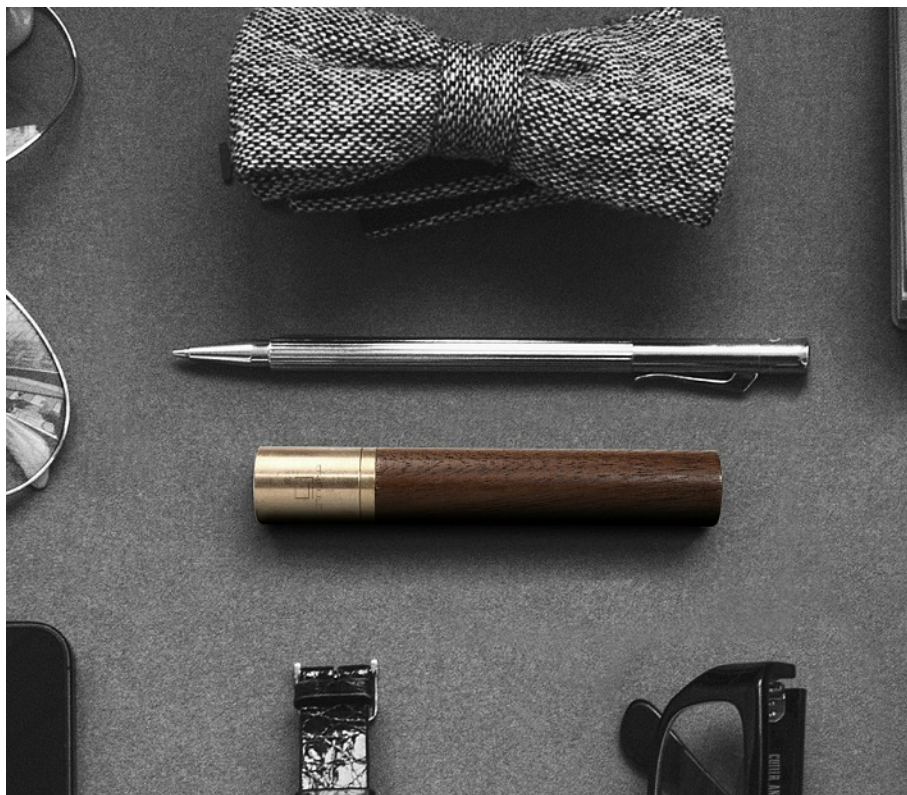

# element flameless lighter

2021 NEW

Not only smart in looks but smart in technology, the Flameless Element Lighter from Gingko Design is not your average lighter.

Disguised in a cigar-shaped tube with a real copper top, a quick blow gently reveals a completely flameless heated metal ring that burns to a high temperature. After a few seconds it automatically turns itself off and you can simply screw the lid back on and enjoy its exceptional quality and compactness. Encased in a real natural walnut or white ash wood exterior and complemented by its gold metal top, this is a lighter with a smooth and luxurious feel.