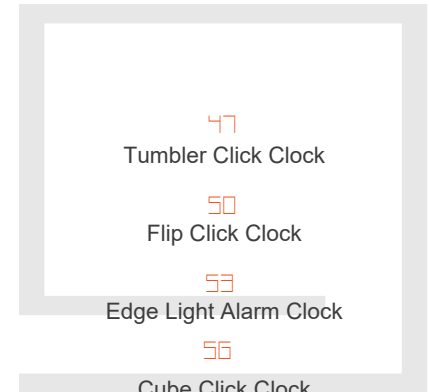

# design led clocks collection

We're all guilty of being slaves to time. But with our design-led clock collection, at least you can be a slave to time with style!

Combining functionality with aesthetics, our clock collection will excite and impress. From our Gift of the Year Winner, the Flip Click Clock, to our best selling original Cube Click Clock, they're all enough to inspire you to take the time to browse.