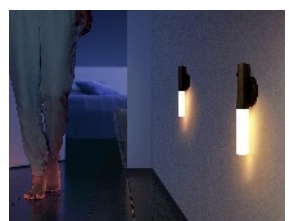

Smart Baton Light is an absolute stunning design that can fit in any space for any lighting purpose.

Simple, compact but elegant ...