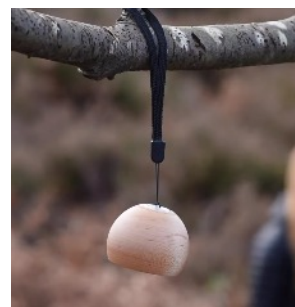

Capture your lovely moment at any time,
anywhere...