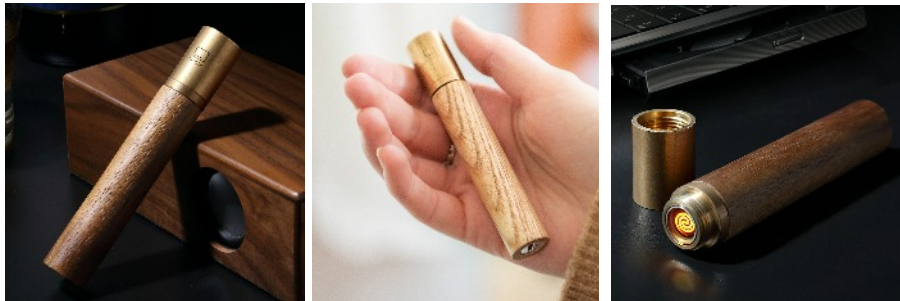

# tech and gadgets collection

Here you will find our gadgets and smaller technology led products. We'll be adding more of our fun, functional and stylish gadgets to this section soon.

Now, we're very pleased to introduce our Flameless Element Lighter, a cool and luxuriously made lighter without a flame.

# element flameless lighter

2021 NEW

Not only smart in looks but smart in technology, the Flameless Element Lighter from Gingko Design is not your average lighter.

Disguised in a cigar-shaped tube with a real copper top, a quick blow gently reveals a completely flameless heated metal ring that burns to a high temperature. After a few seconds it automatically turns itself off and you can simply screw the lid back on and enjoy its exceptional quality and compactness. Encased in a real natural walnut or white ash wood exterior and complemented by its gold metal top, this is a lighter with a smooth and luxurious feel.