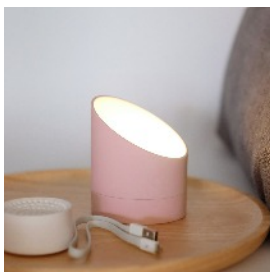

EDGE

Light + Alarms

dimmable light
& dual alarms with shake snooze