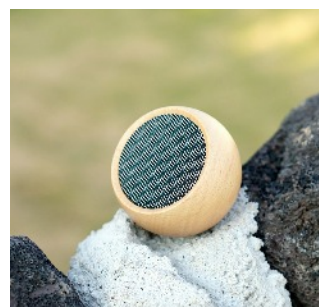

Capture your lovely moment at any time,
anywhere...