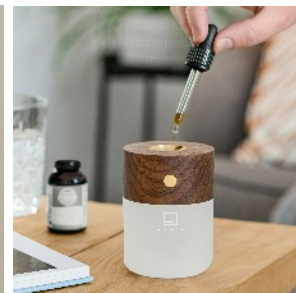

The Smart Diffuser Lamp helps you to relax while it radiates its beautiful light as well as its pleasant aroma.

Good design makes a better living ....