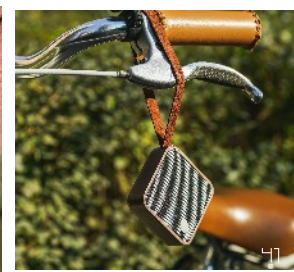

Small in size, Big in sound